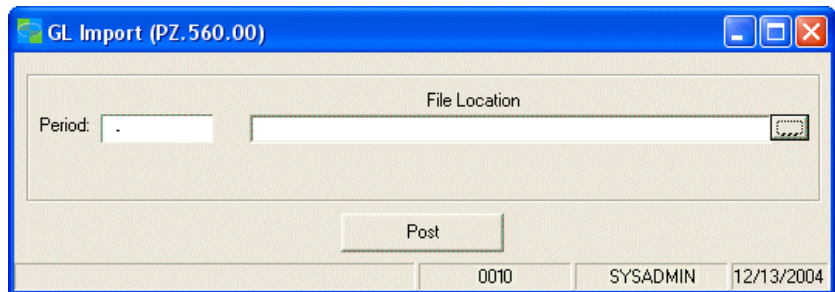

Find the information you need

Access the data you need with an intuitive graphical user interface exactly like the standard Dynamics SL interface.

Integrate powerfully

Empower your business by combining PSS Property Boss with Property Boss Connector, ensuring accuracy while reducing redundant data entry.

Property Boss Connector simplifies the process of viewing and importing financial information from Property Boss.

Import Information with ease into the Dynamics SL system.